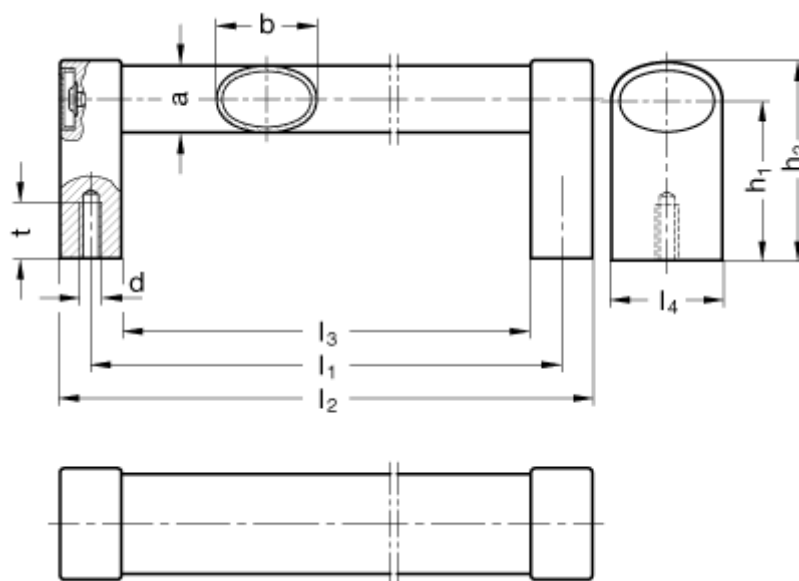

Data Sheet

Article number: 20998600

Description: E+G Oval tubular handle
GN 334-36-600-SW

Measures

a = 24	l4 = 40
b = 36	t = 15
d = M 8	
h1 = 57	
h2 = 71	
l1 = 600	
l2 = 622	
l3 = 578	